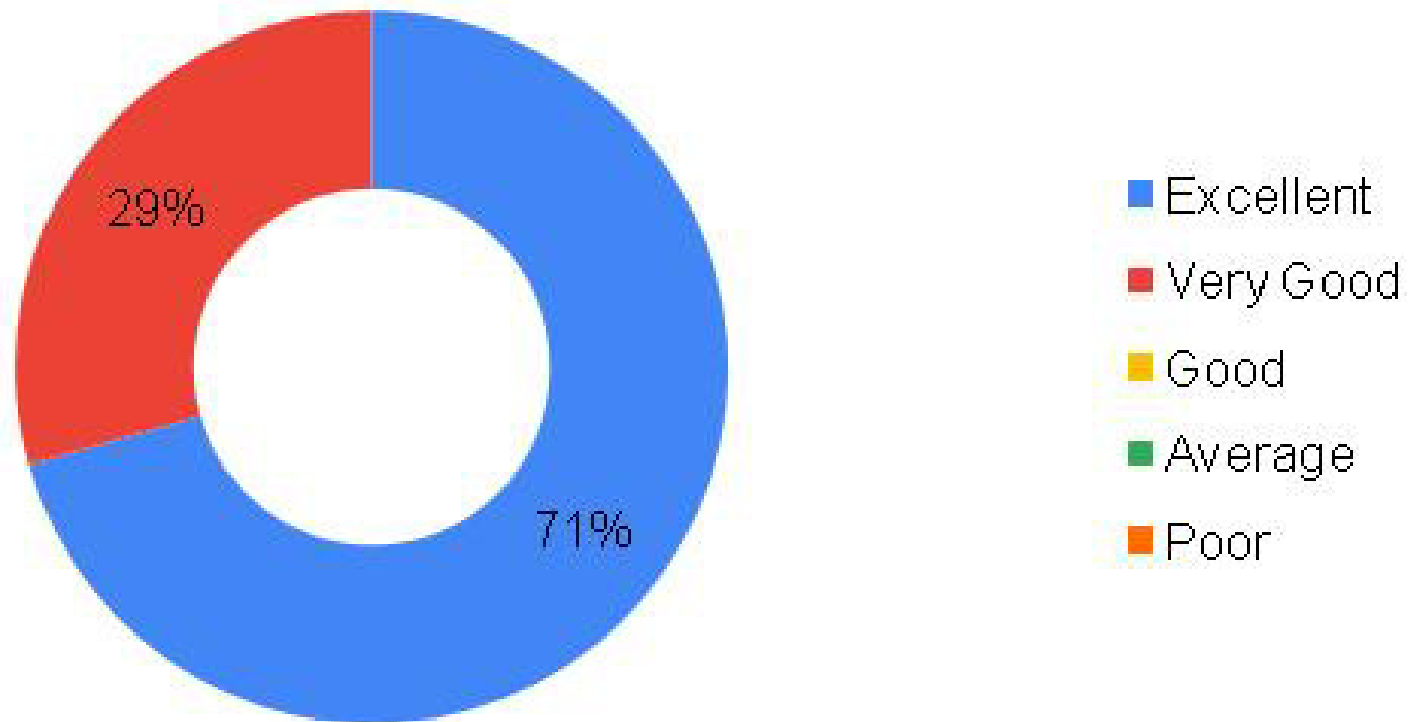

ALUMNI FEEDBACK ANALYSIS 2018-19

Admission Procedure

B. Mitra