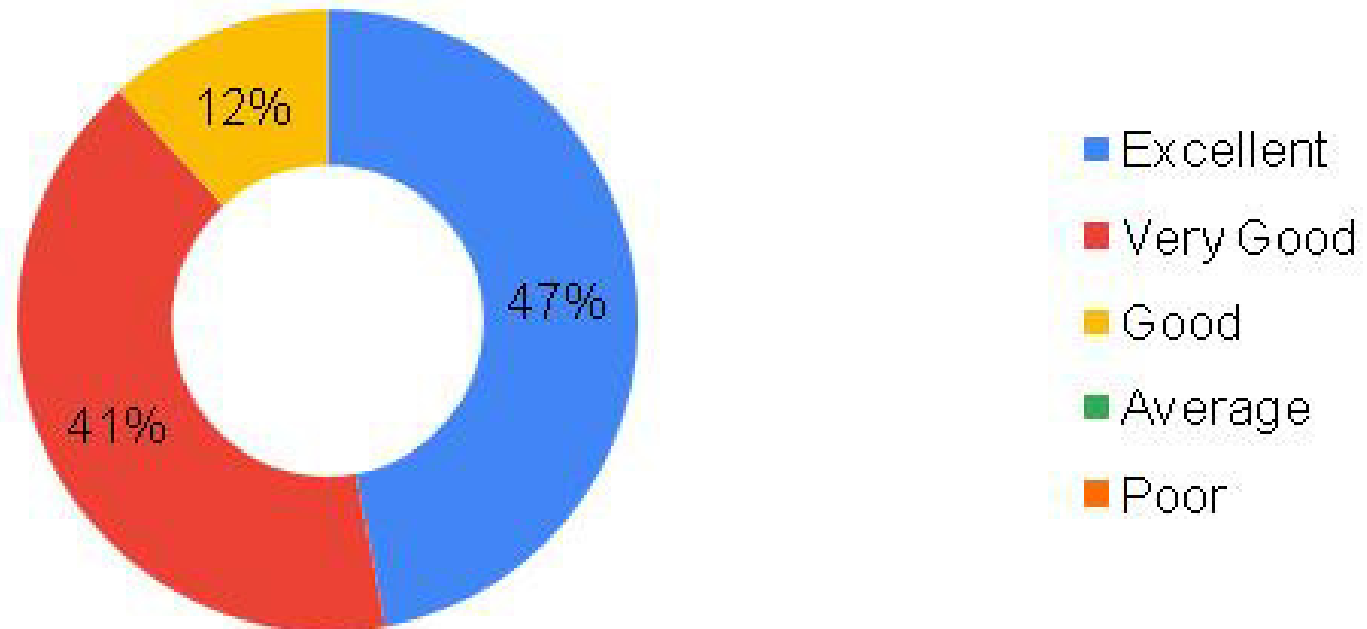

B. Mitra

Dr. Brishti Mitra
 Director
 UIET CSJM University
 Kanpur - 208024

ALUMNI FEEDBACK ANALYSIS 2018-19

Admission Procedure

B. Mitra

ALUMNI FEEDBACK ANALYSIS 2018-19

**How do you rate the courses
that you have studied**