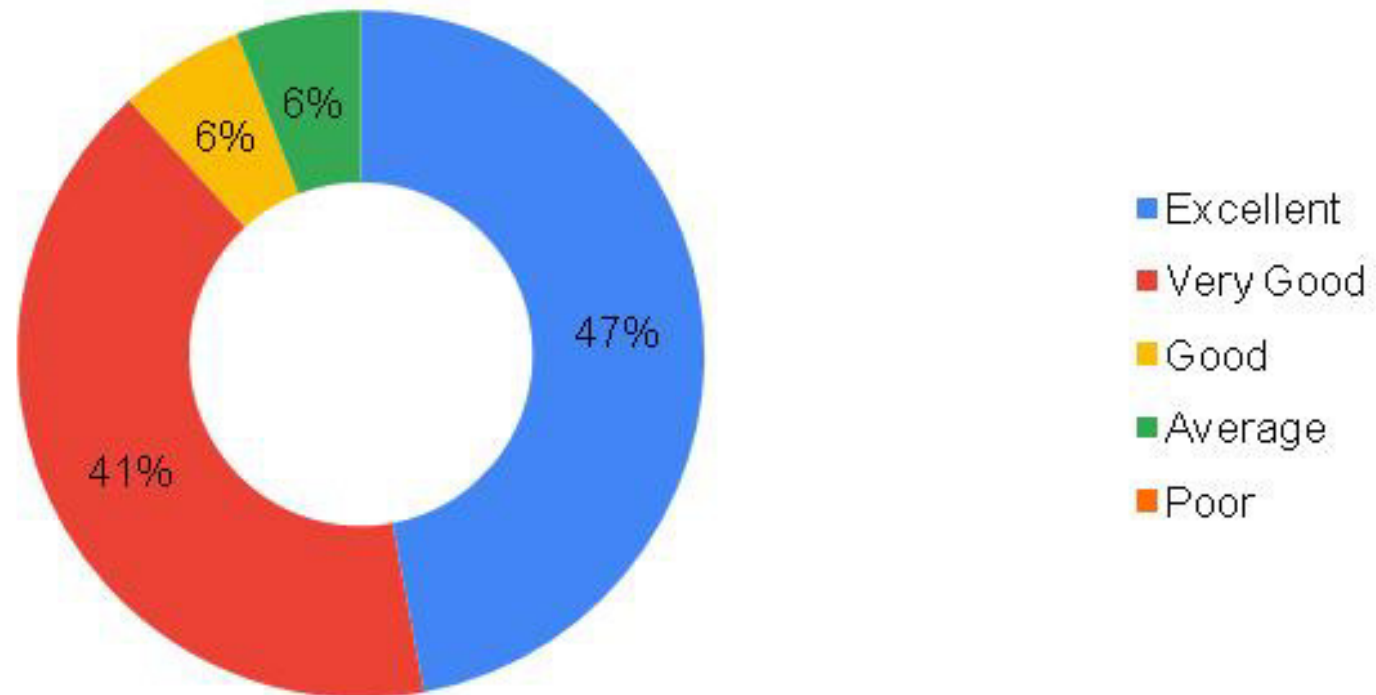

ALUMNI FEEDBACK ANALYSIS 2018-19

Infrastructure & Lab facilities

Dr. Brishti Mitra
Director
UIET CSJM University
Kanpur - 208024