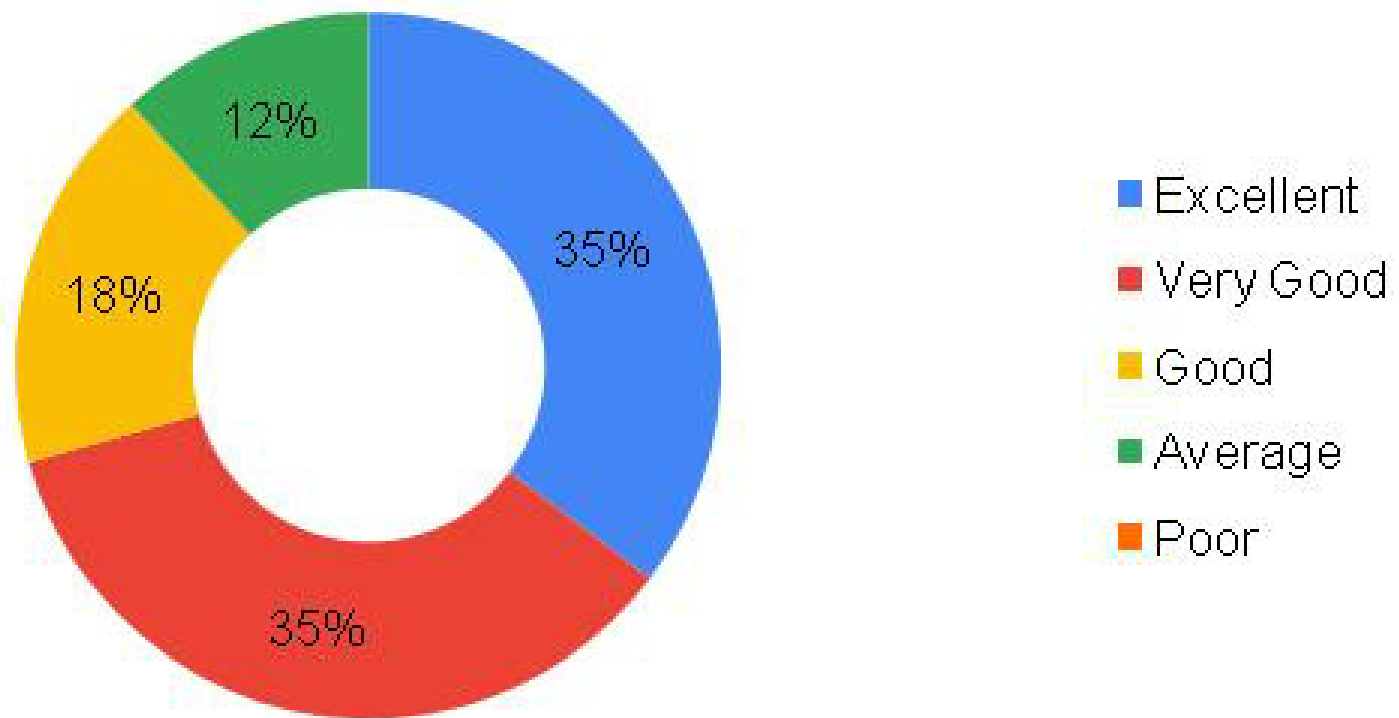

University/ Institute ambience

B. Mitra

ALUMNI FEEDBACK ANALYSIS 2018-19

Fee structure

B. Mitra

Dr. Brishti Mitra
Director
UIET CSJM University
Kanpur - 208024

ALUMNI FEEDBACK ANALYSIS 2018-19

Hostel Facilities