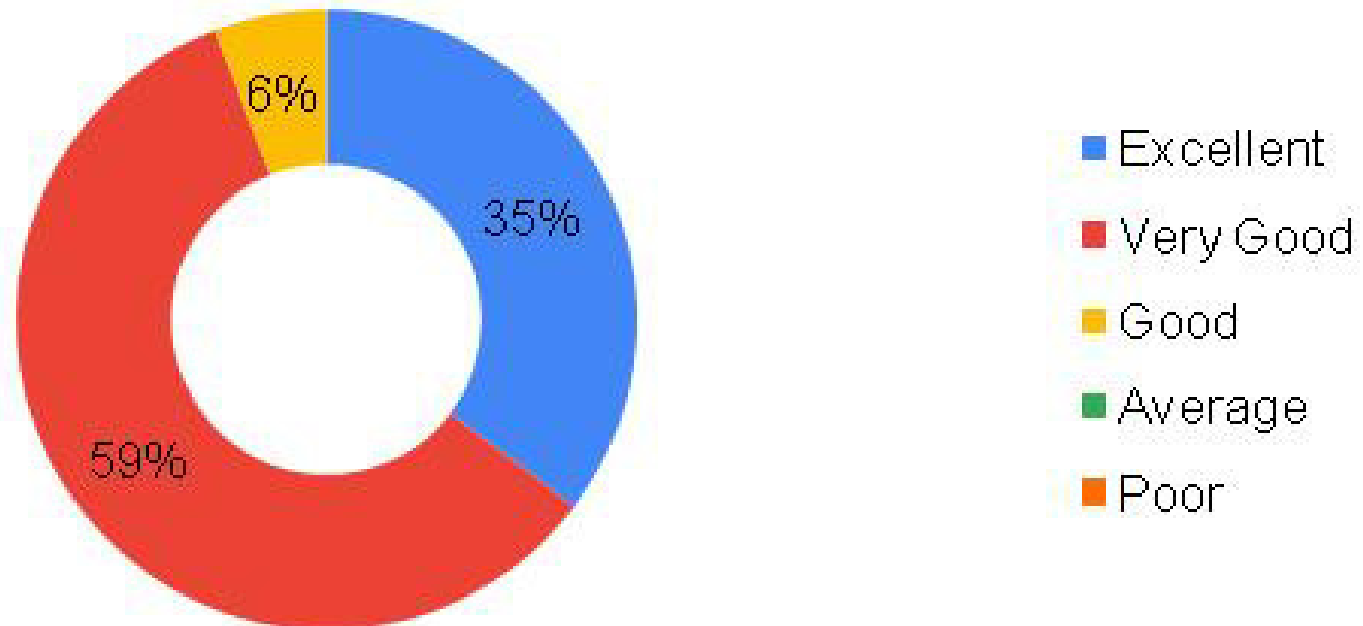

ALUMNI FEEDBACK ANALYSIS 2018-19

Overall capability of students passing out of this Institute

Dr. Brishti Mitra
Director
UIET CSJM University
Kanpur - 208024