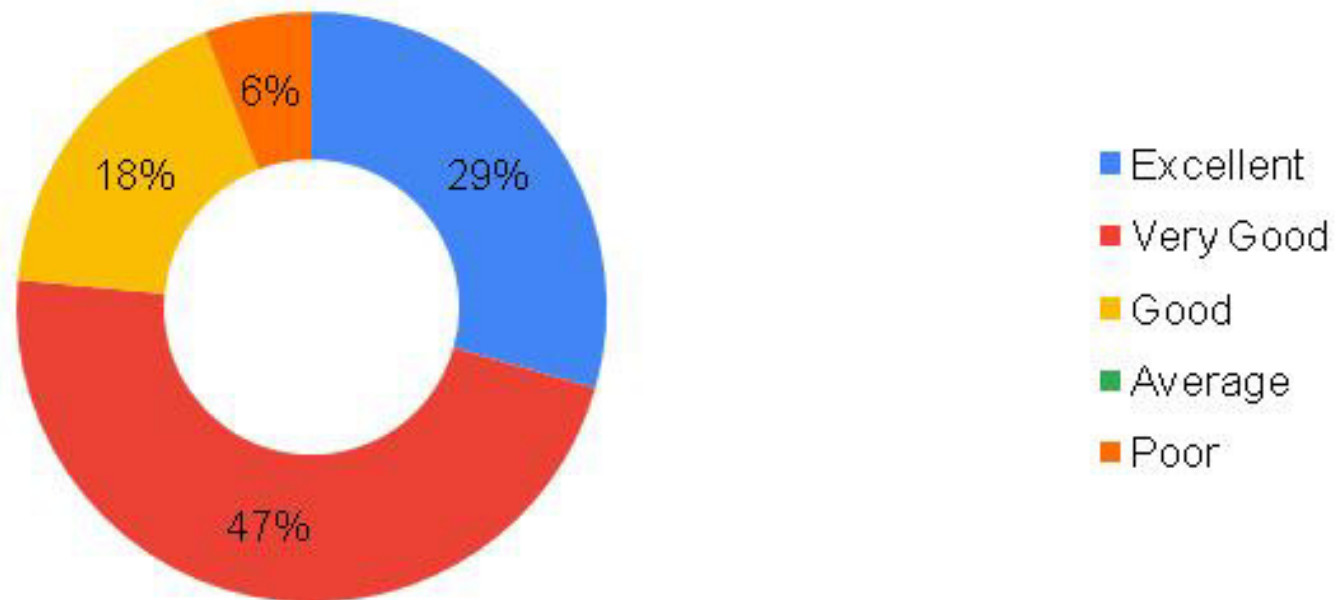

ALUMNI FEEDBACK ANALYSIS 2018-19

Training & Placement

Dr. Brishti Mitra
Director
UIET CSJM University
Kanpur - 208024

ALUMNI FEEDBACK ANALYSIS 2018-19

Course of study and its relevance to the real life application