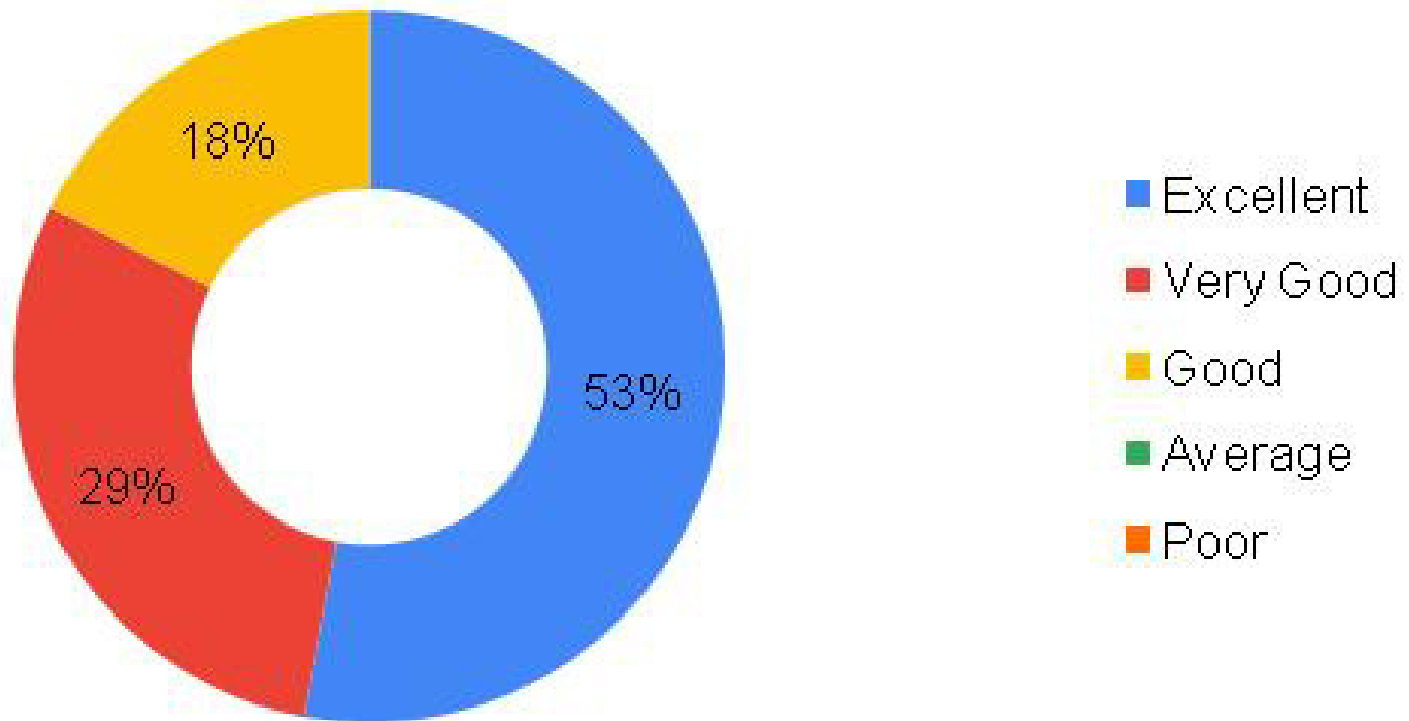

ALUMNI FEEDBACK ANALYSIS 2018-19

Project Guidance

B. Mitra

Dr. Brishti Mitra
Director
UIET CSJM University
Kanpur - 208024