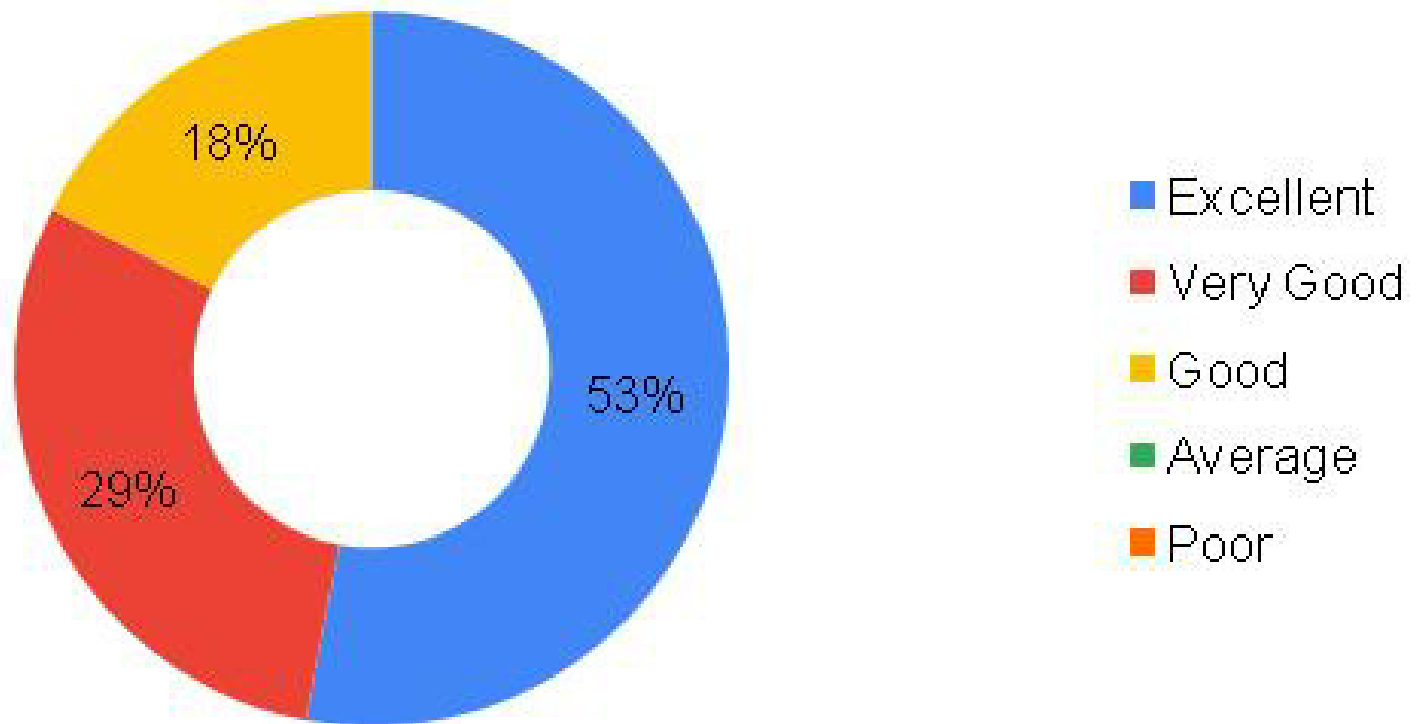

University/ Institute ambience

B. Mitra

ALUMNI FEEDBACK ANALYSIS 2018-19

Fee structure

B. Mitra

Dr. Brishti Mitra
Director
UIET CSJM University
Kanpur - 208024

ALUMNI FEEDBACK ANALYSIS 2018-19

Hostel Facilities