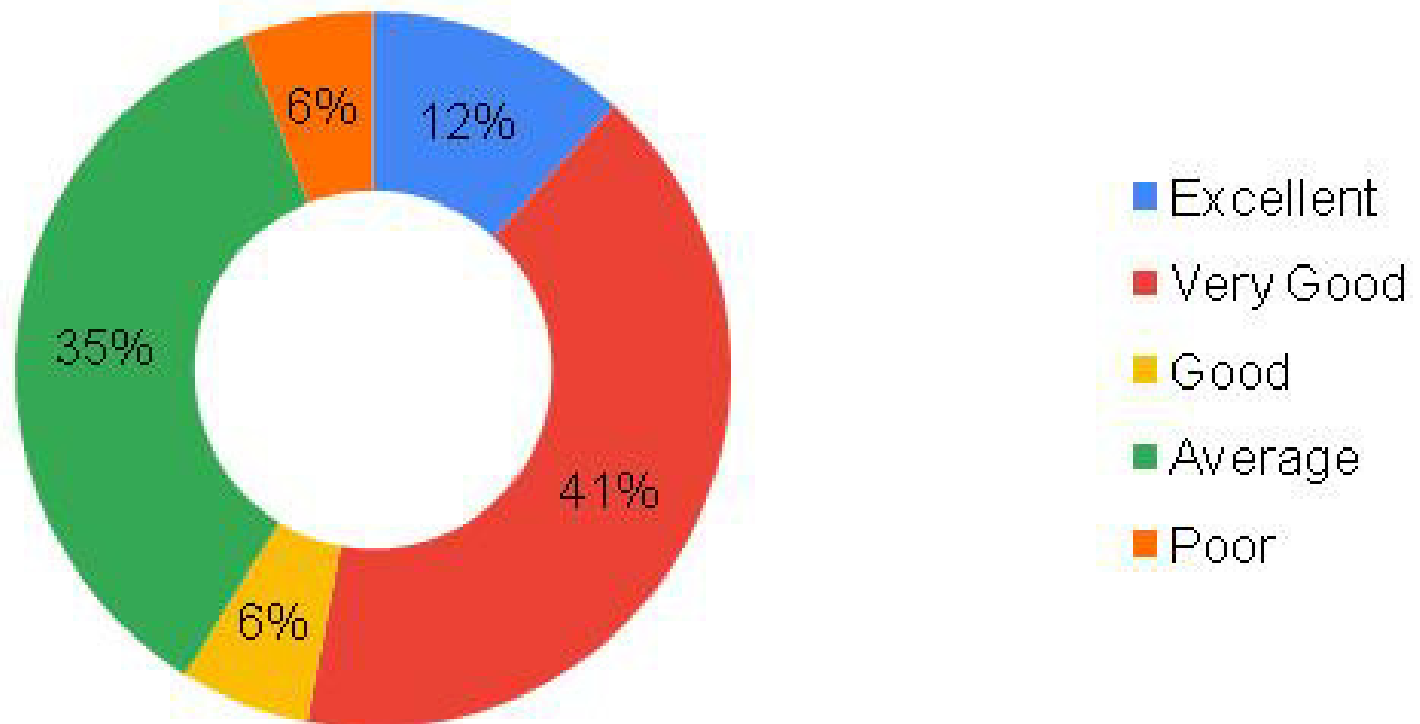

ALUMNI FEEDBACK ANALYSIS 2018-19

Training & Placement

Dr. Brishti Mitra
Director
UIET CSJM University
Kanpur - 208024

ALUMNI FEEDBACK ANALYSIS 2018-19

Course of study and its relevance to the real life application