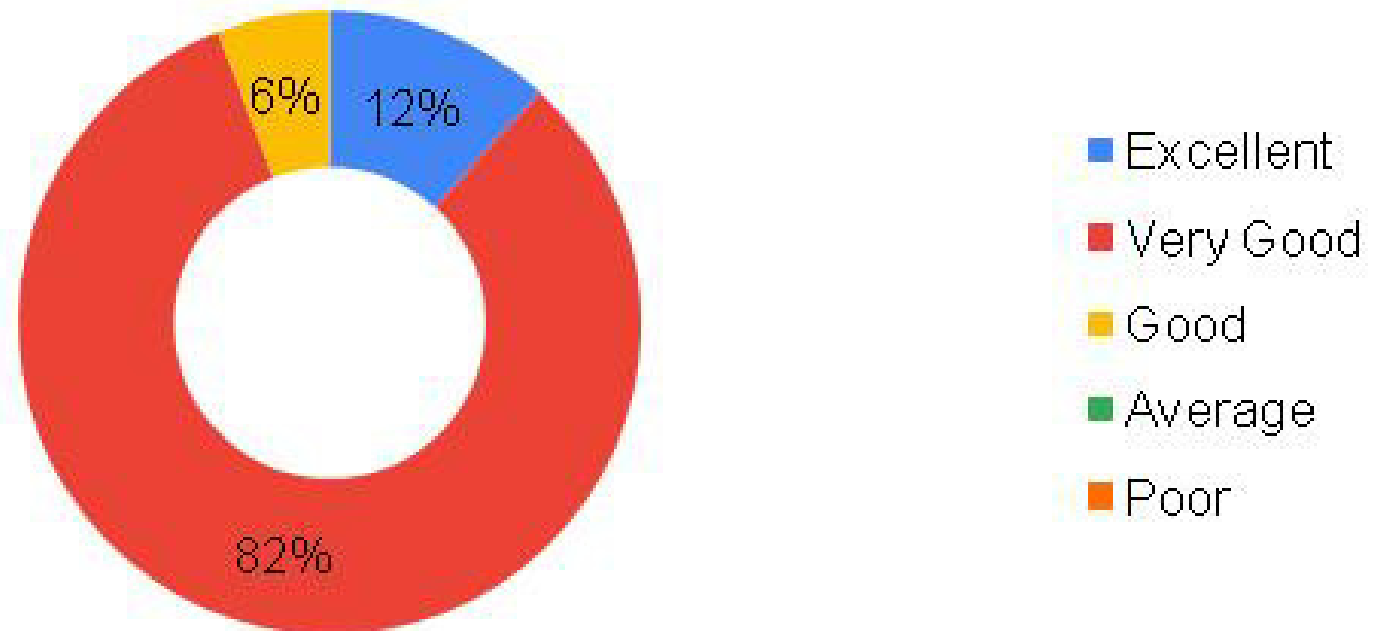

ALUMNI FEEDBACK ANALYSIS 2018-19

Overall rating of academic programs

Dr. Bristhi Mitra
Director
UIET CSJM University
Kanpur - 208024