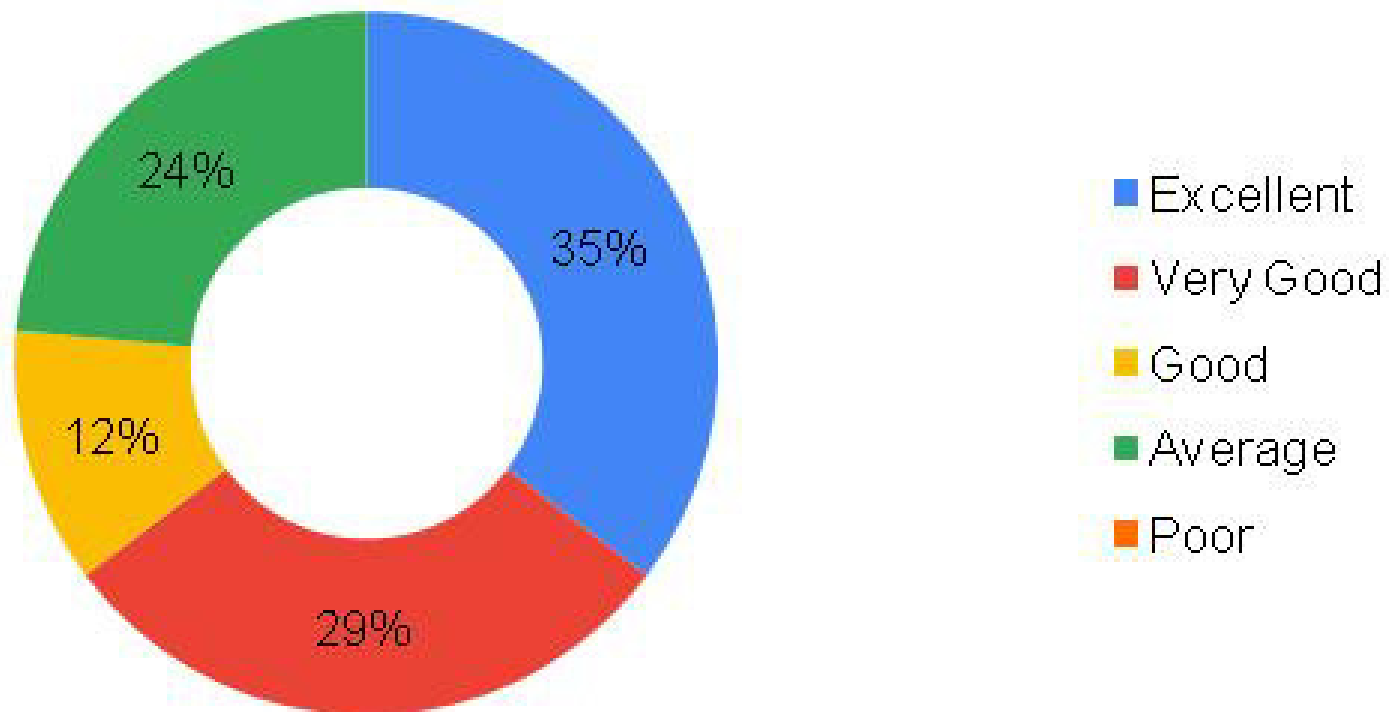

ALUMNI FEEDBACK ANALYSIS 2018-19

Library resources

B. Mitra

Dr. Brishti Mitra
Director
UIET CSJM University
Kanpur - 208024