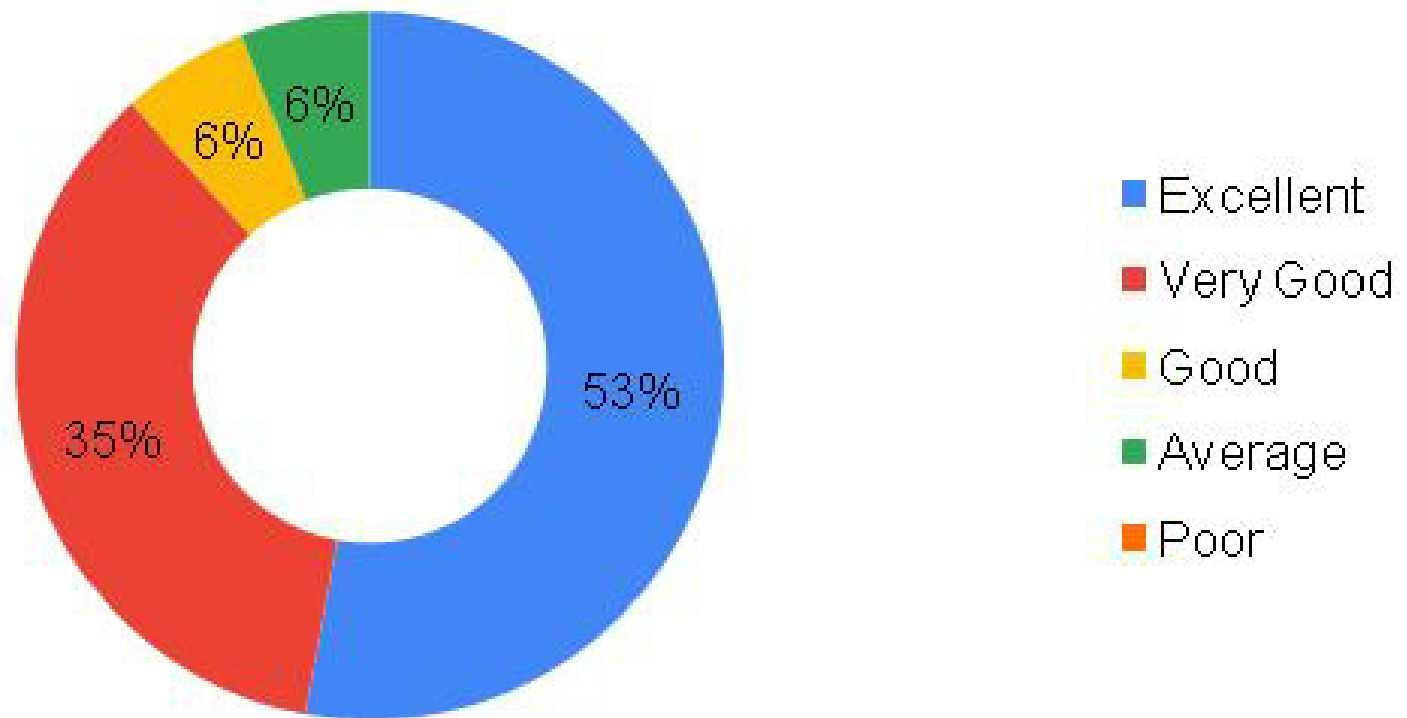

University/ Institute ambience

B. Mitra

ALUMNI FEEDBACK ANALYSIS 2018-19

Fee structure

B. Mitra

Dr. Brishti Mitra
Director
UIET CSJM University
Kanpur - 208024

ALUMNI FEEDBACK ANALYSIS 2018-19

Hostel Facilities