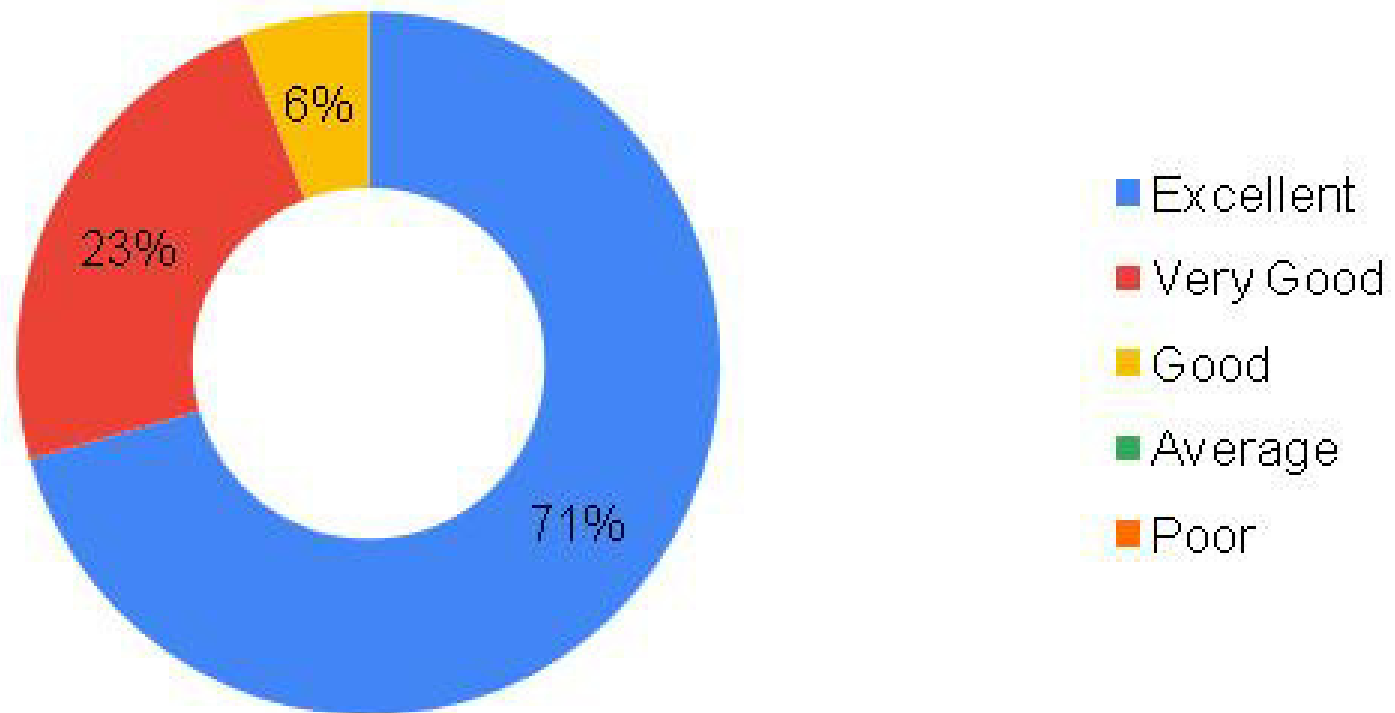

ALUMNI FEEDBACK ANALYSIS 2018-19

How do you rate your Teachers

Dr. Brishti Mitra
Director
UIET CSJM University
Kanpur - 208024