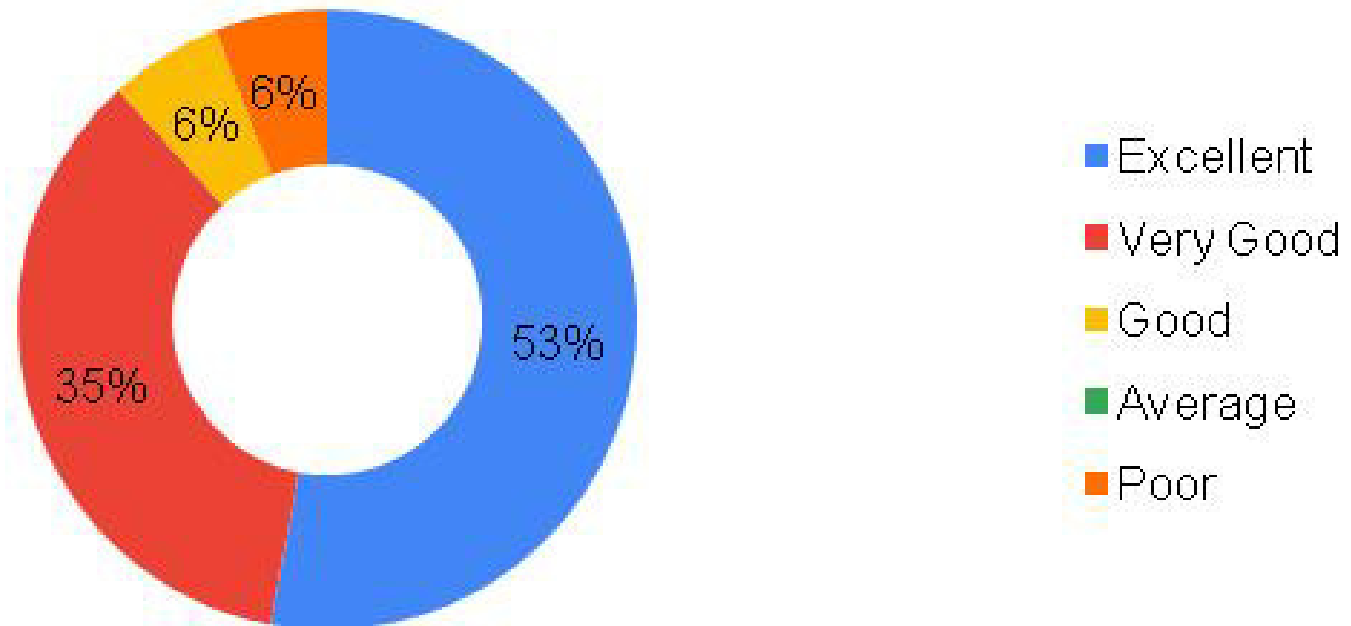

B. Mitra

ALUMNI FEEDBACK ANALYSIS 2018-19

How do you rate your Teachers

Dr. Brishti Mitra
Director
UIET CSJM University
Kanpur - 208024

ALUMNI FEEDBACK ANALYSIS 2018-19

Content learnt in relation to your current job.