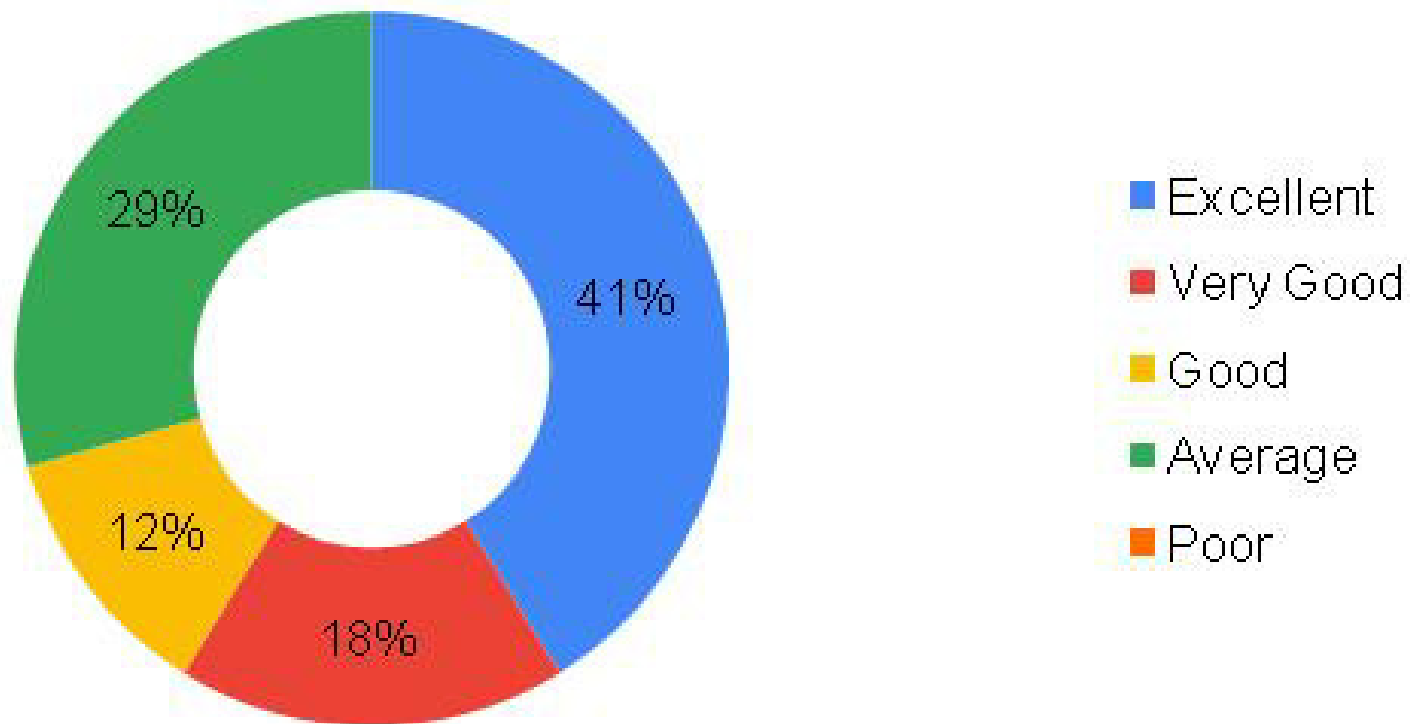

ALUMNI FEEDBACK ANALYSIS 2018-19

Canteen Facilities

B. Mitra

Dr. Brishti Mitra
Director
UIET CSJM University
Kanpur - 208024