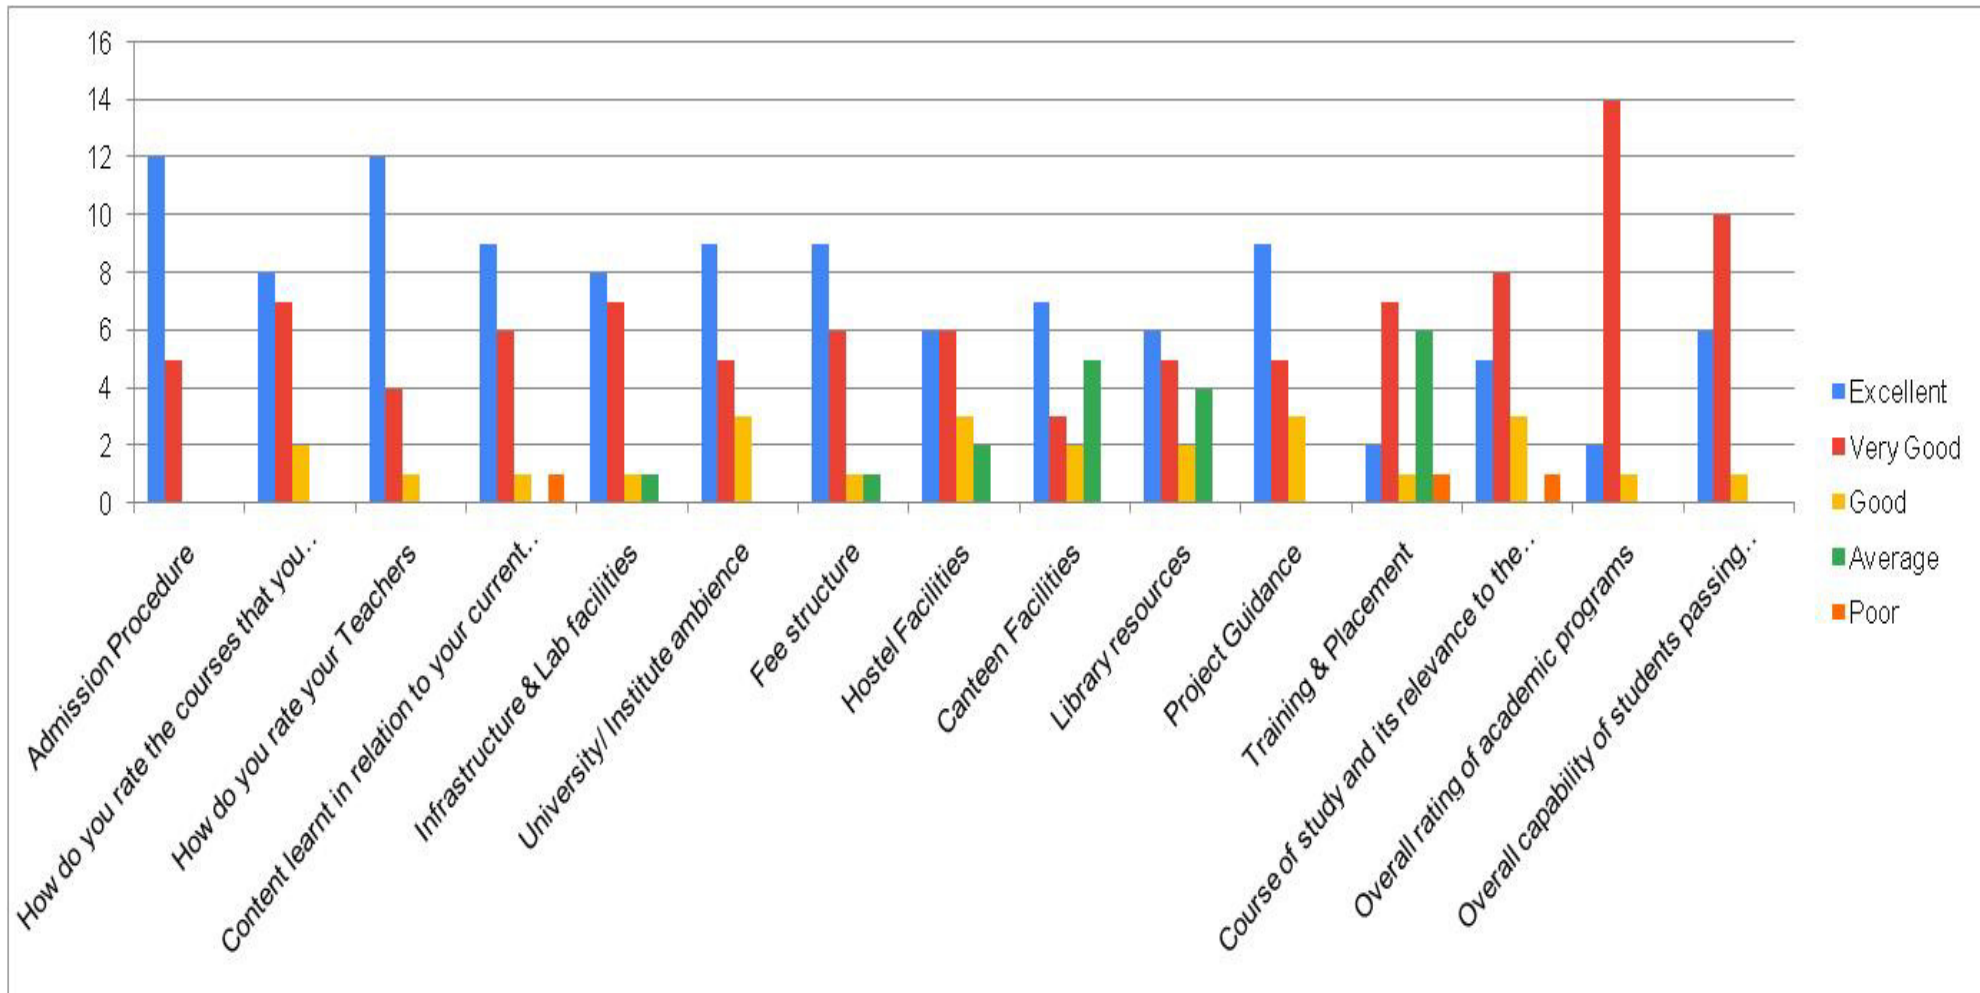

Analysis of Alumni Feedback (2018-19)

Dr. Brishti Mitra
Director
UIET CSJM University
Kanpur - 208024

**UNIVERSITY INSTITUTE OF ENGINEERING & TECHNOLOGY
CHHATRAPATI SHAHU JI MAHARAJ UNIVERSITY KANPUR**

ALUMNI FEEDBACK ANALYSIS 2018-19